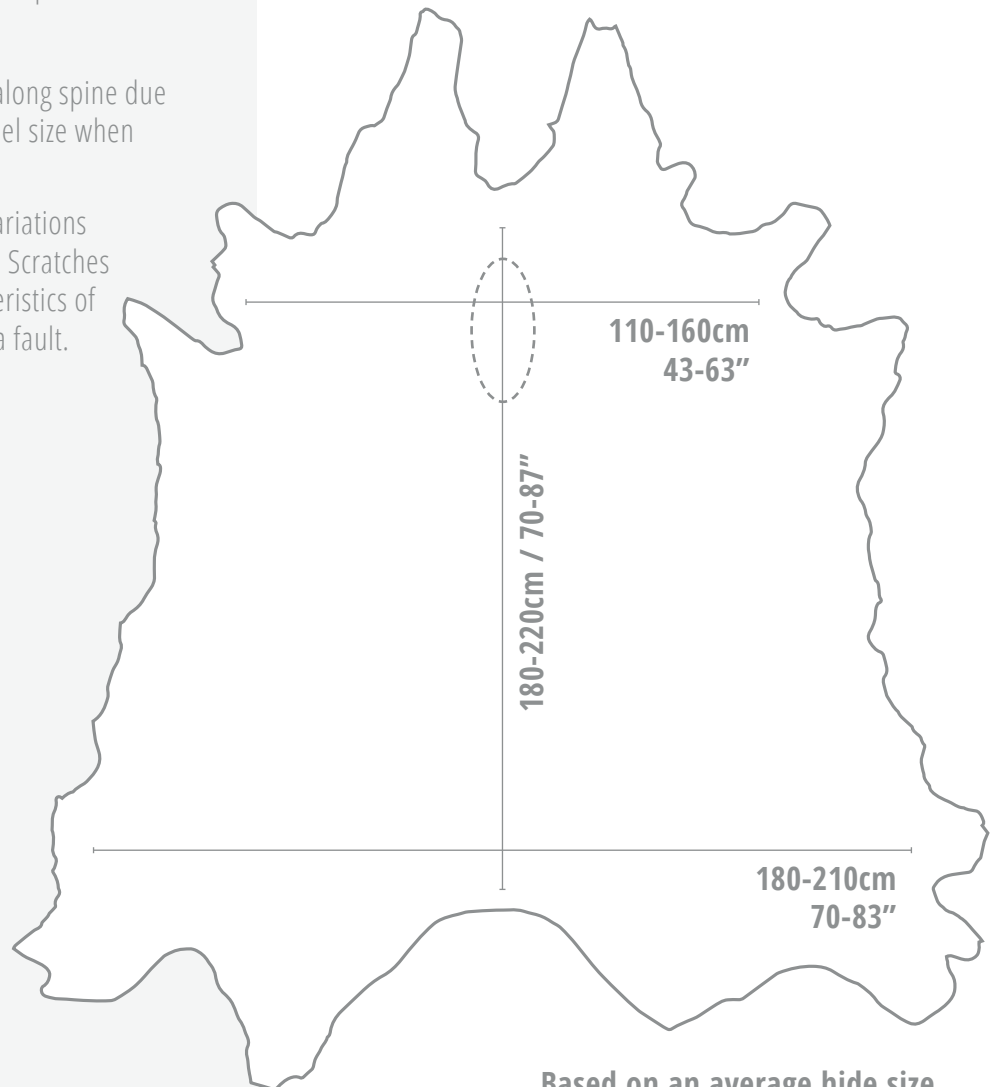

Avon

Leather Specifications

Average Hide Size: 48-55 ft² (4.4-5.2 m²)

Finish/Type: Pigmented | Corrected grain

Thickness: 0.9-1.1mm

Country of Origin: IT

Sector: Residential | Commercial | Marine

Minimum Order: 1 hide

EN 1021 1

EN 1021 2

IMO FTP 2010

Environmental:

-

**Based on an average hide size
of 48-55 ft² (4.4-5.2 m²)**

Measurements are approximate

Hide sizes may vary,
please **contact us** if a specific size is required.