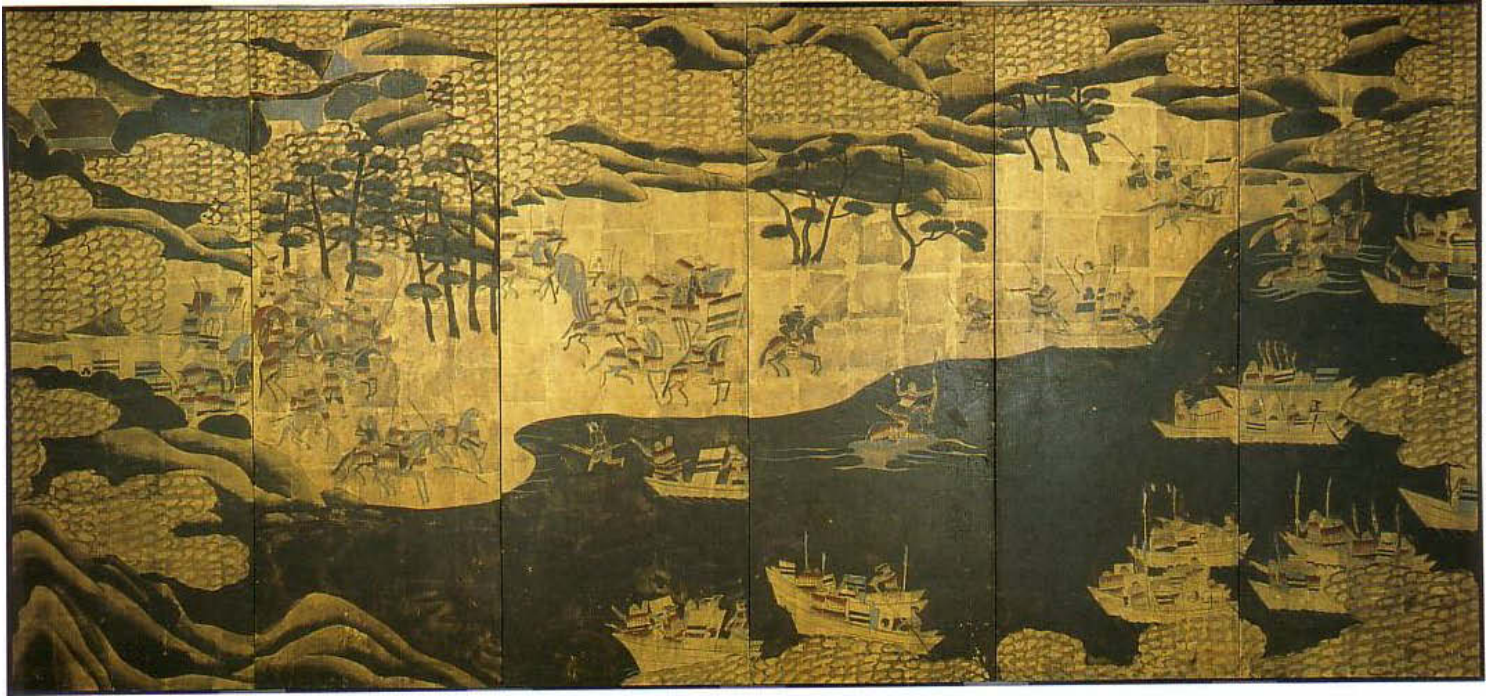

Japanese Screens

Traditional folding screens from Japan, known as Bayou-literally “protection from the wind” -were originally developed to be used as dividers both indoors and outdoors, the zigzag construction allowing them to be either free-standing or wall mounted. These functional and versatile screens evolved in format over the years to allow greater artistic freedom. The development of the innovative and unobtrusive paper hinge allowed one vast expanse of unbroken paper which was suitable for continuous large scale horizontal compositions, and format thus came into being which was accepted by the Japanese as a serious medium for important artists.

Size: 200cm x H 140cm

SSP-148 Chrysanthemums & Fence

Size: 200cm x H 140cm

SSP-164 Flying Cranes

Size: 205cm x H 95cm

SSP-077 Grouse by the River

Size: 205cm x H 95cm

SSP-024 Grouse

Size: 230cm x H 160cm

SSP-297 Water Fowl in a gentle landscape 137cm x 137cm

SSP-043 White Peonies

Size: 137cm x 137cm

SSP-147 Yellow Hibiscus Flowers

Size: 137cm x 137cm

SSP-190 White Plum Blossom

Size: 137cm x 137cm

SSP-284 Peacocks

Size: 137cm x 137cm

SSP-018 Battle of Yashima

Size: 345cm x H 160cm

SSP-044 Archer Panel
Size: 53cm x H 140cm

SSP-045 Archer Panel
Size: 53cm x H 140cm

SSP-070 Calligraphy

Size: 137cm x 137cm