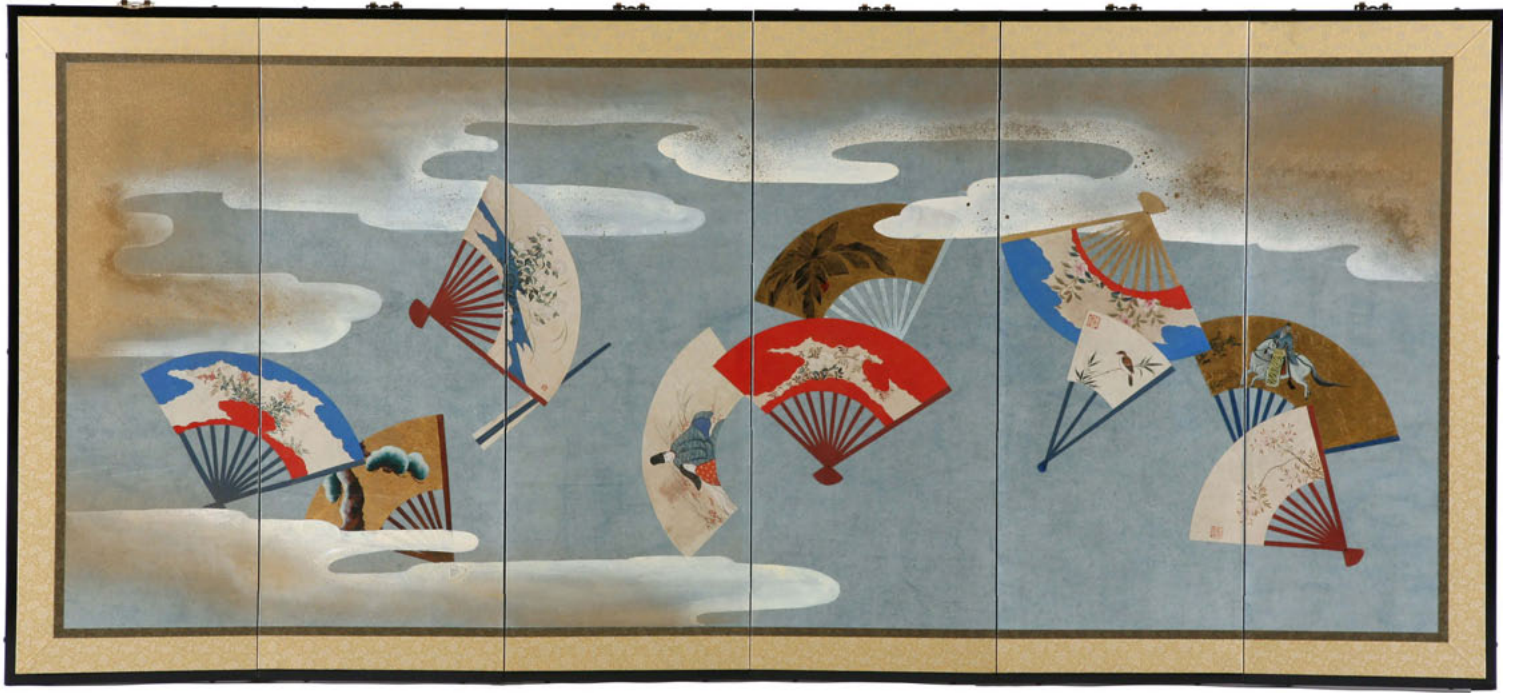

SSP-273 Fans

Size: 203cm x H 94cm