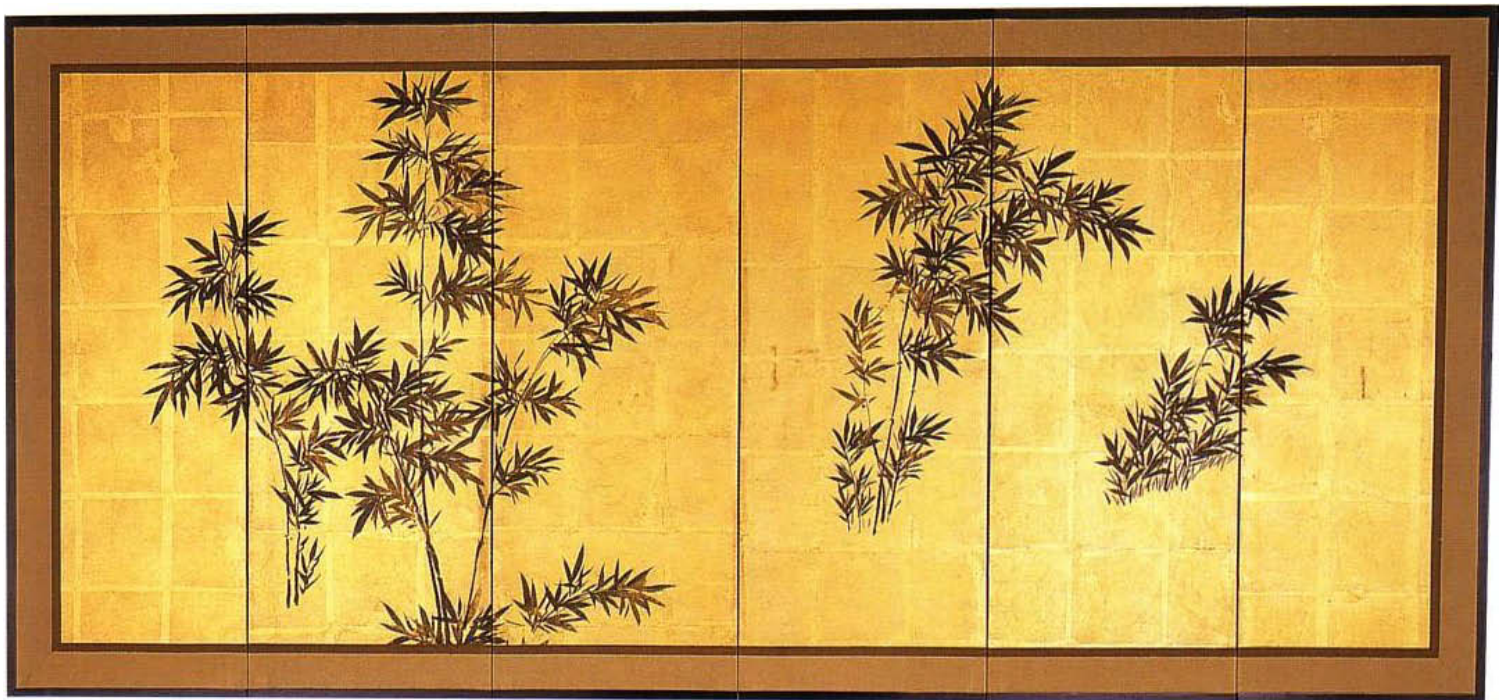

SSP-197-S Silver Grasses

Size: 135cm x H 94cm

SSP-175 Zen Bamboo

Size: 137cm x 137cm

SSP-152 Bamboo

Size: 200cm x H 140cm

SSP-022-A Bamboo

Size: 205cm x H 95cm

SSP-158 Green Bamboo

Size: 205cm x H 95cm

SSP-152-G Green Bamboo

Size: 200cm x H 140cm

SSP-167 Bamboo and Chops

137cm x H 64cm

SSP-166 Bamboo with Calligraphy

137cm x H 64cm