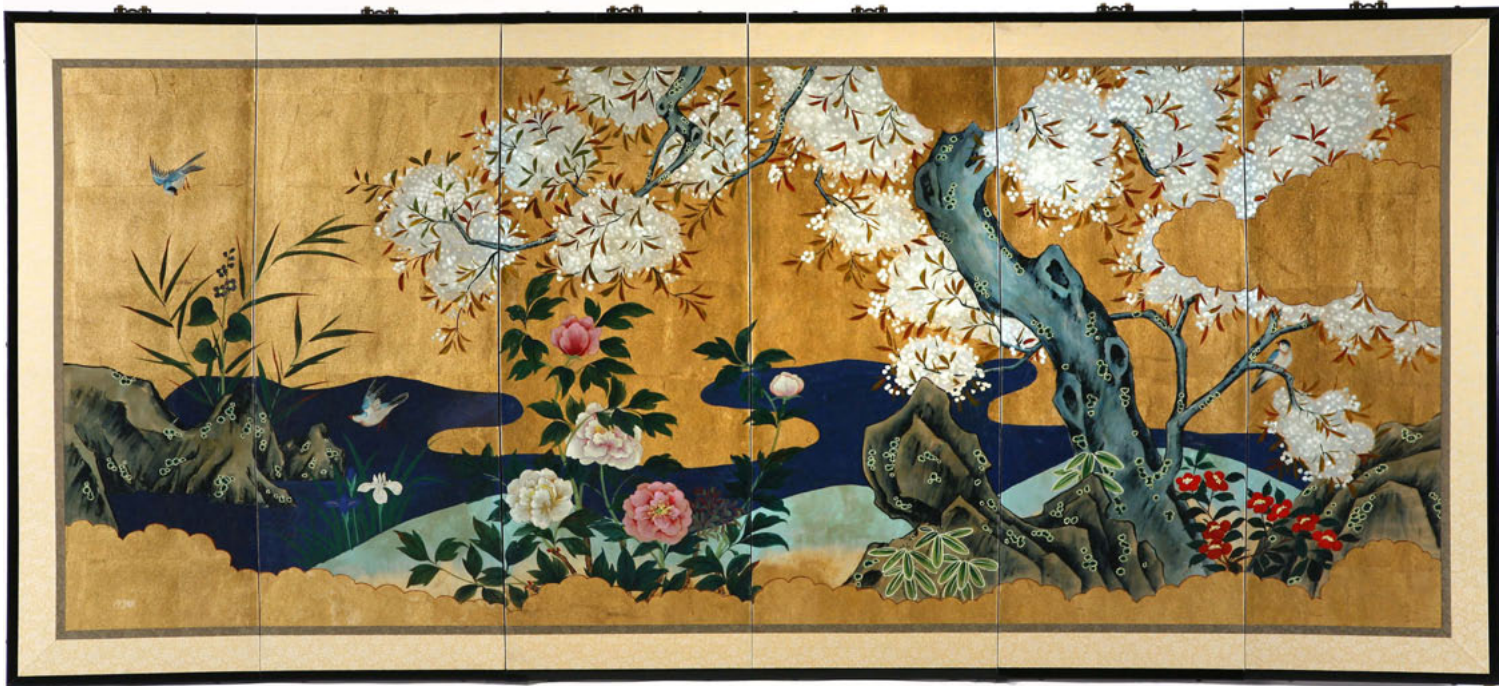

Japanese Screens

Traditional folding screens from Japan, known as Bayou-literally “protection from the wind” -were originally developed to be used as dividers both indoors and outdoors, the zigzag construction allowing them to be either free-standing or wall mounted. These functional and versatile screens evolved in format over the years to allow greater artistic freedom. The development of the innovative and unobtrusive paper hinge allowed one vast expanse of unbroken paper which was suitable for continuous large scale horizontal compositions, and format thus came into being which was accepted by the Japanese as a serious medium for important artists.

SSP-197-S Silver Grasses

Size: 135cm x H 94cm

SSP-175 Zen Bamboo

Size: 137cm x 137cm

SSP-152 Bamboo

Size: 200cm x H 140cm

SSP-022-A Bamboo

Size: 205cm x H 95cm

SSP-158 Green Bamboo

Size: 205cm x H 95cm

SSP-152-G Green Bamboo

Size: 200cm x H 140cm

SSP-167 Bamboo and Chops

137cm x H 64cm

SSP-166 Bamboo with Calligraphy

137cm x H 64cm

SSP-282 Cherry Blossom Branch

137cm x H 64cm

SSP-279 Chrysanthemums

Size: 200cm x H 140cm

SSP-280 Spring Scene

Size: 205cm x H 95cm

SSP-145 Cherry Blossom

Size: 137cm x 137cm