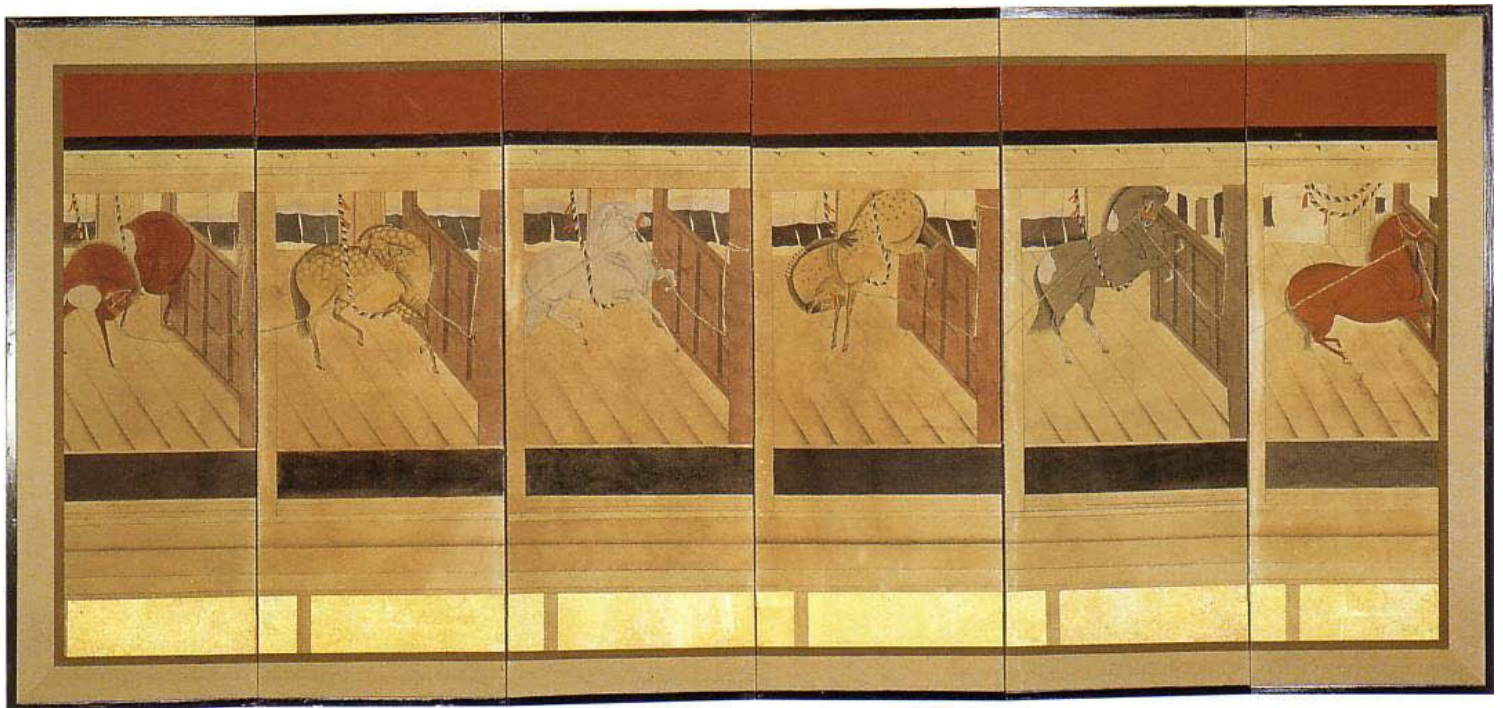

Japanese Screens

Traditional folding screens from Japan, known as Bayou-literally “protection from the wind” -were originally developed to be used as dividers both indoors and outdoors, the zigzag construction allowing them to be either free-standing or wall mounted. These functional and versatile screens evolved in format over the years to allow greater artistic freedom. The development of the innovative and unobtrusive paper hinge allowed one vast expanse of unbroken paper which was suitable for continuous large scale horizontal compositions, and format thus came into being which was accepted by the Japanese as a serious medium for important artists.

Also available as a 6 panel screen SSP-017

Size: 300cm x H 140cm

SSP-033 A&B Ponies

*Also available as a two panel screen SSP-033

Size: 74cm x H 137cm per panel

Size: 137cm 137cm

SSP-065 Ponies in a Stable

Size: 205cm x H 95cm

SSP-065-A Horses in a Stable

Size: 200cm x H 140cm

SSP-036 Ponies in a Stable

Size: 205cm x H 95cm

SSP-215 Horses and Grooms in the Stable

Size: 205cm x H 95cm

SSP-192 Warriors by the Sea

Size: 205cm x H 95cm