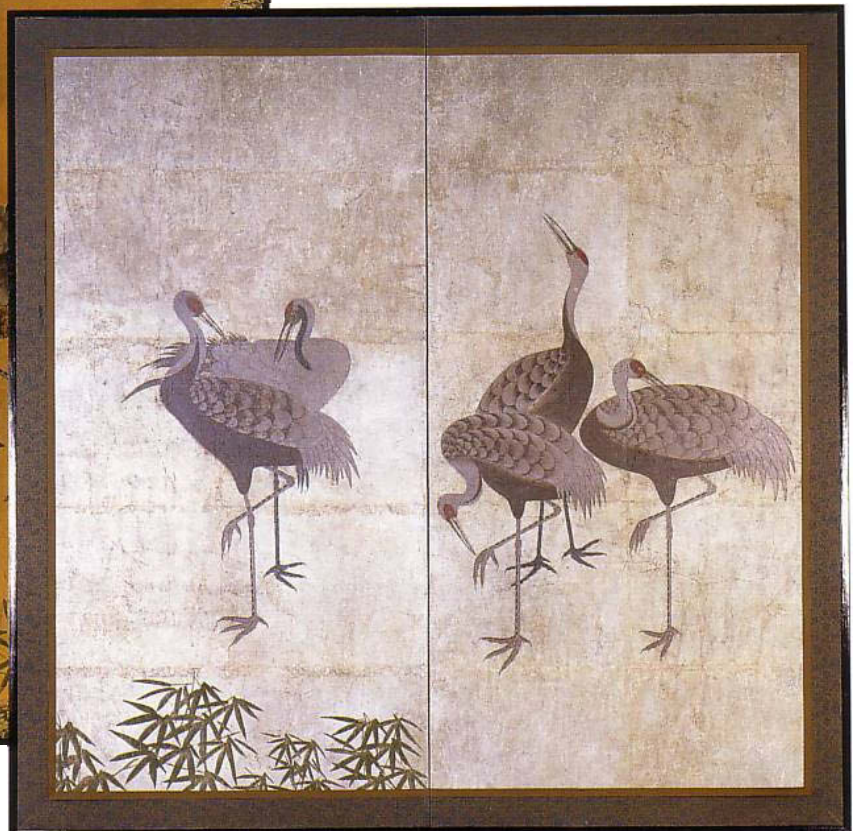

Japanese Screens

Traditional folding screens from Japan, known as Bayou-literally “protection from the wind” -were originally developed to be used as dividers both indoors and outdoors, the zigzag construction allowing them to be either free-standing or wall mounted. These functional and versatile screens evolved in format over the years to allow greater artistic freedom. The development of the innovative and unobtrusive paper hinge allowed one vast expanse of unbroken paper which was suitable for continuous large scale horizontal compositions, and format thus came into being which was accepted by the Japanese as a serious medium for important artists.

The group of screens collected together here in our collection displays a wide variety of themes and includes works representative of most of the major schools of Japanese art, with a focus on the early 17th Century works which beautifully document the decorative taste of an increasingly affluent society. The use of gold in screen paintings was perfected during the Momoyama period (1573-1615) when some of the finest screens were commissioned by the warrior elite. Many such examples are included in this collection, particularly of the Rimpa school which was extremely influential in defining the Japanese decorative arts tradition of the 17th and 18th centuries.

SSP-250 Big Cats in the Bamboo

Size: 203cm x H 94cm

SSP-251 Leopard in the Bamboo

Size: 200cm x H 140cm

SSP-275 Cranes by the River

Size:137cm x 137cm

SSP-276 Cranes by the River

Size: 137cm x 137cm

SSP-298 Faithful Cranes with Pine and Plum Size: 137cm x 137cm

SSP-116 Standing Cranes
Size: 137cm x 137cm

SSP-116-S Silver Standing Cranes
Size: 137cm x 137cm

SSP-003-A Standing Cranes by River

Size: 205cm x H 95cm